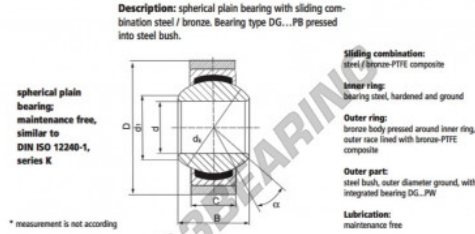

## GEEW Rod end S12-PW-DURBAL - S12-PW-DURBAL

<https://www.123bearing.com/bearing-housing/rod-end/geew/s12-pw-durbal>

### S12-PW

order number	measurement [mm]			
type	D	B	C	d <sub>1</sub>
S 12 PW	12	16	12,00	15,4

type	D	measurement [mm]	d <sub>1</sub>	α [°]	load rating C <sub>0</sub> [N]	weight [kg]
S 12 PW	30°	22,2	13	67	0,080	

## PRODUCT FEATURES

Brand	DURBAL
N° Ean13	3663952510750
Inside diameter	12 mm
Outside diameter	30 mm
Thickness	12 mm
Type	GEEW
Weight	80 g
Thread	Right-hand thread
Lubrication	without
Packaging	1

[contact@123bearing.com](mailto:contact@123bearing.com)