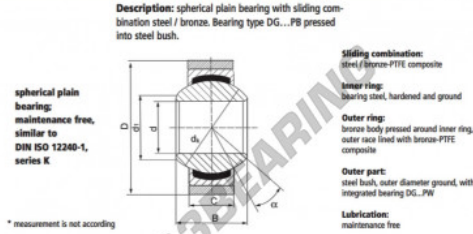

GEEW Rod end S12-PW-DURBAL - S12-PW-DURBAL

<https://www.123bearing.com/bearing-housing/rod-end/geew/s12-pw-durbal>

S12-PW

order number	measurement [mm]			
type	B	C	d ₁	
S 12 PW	12	16	12,00	

type	D	measurement [mm]	α [°]	load rating C ₀ [N]	weight [kg]
S 12 PW	30°	22,2	13	67	0,080

PRODUCT FEATURES

Brand	DURBAL
N° Ean13	3663952510750
Inside diameter	12 mm
Outside diameter	30 mm
Thickness	12 mm
Type	GEEW
Weight	80 g
Thread	Right-hand thread
Lubrication	without
Packaging	1

contact@123bearing.com