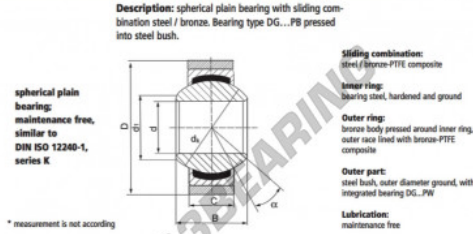

## GEEW Rod end S6-PW-DURBAL - S6-PW-DURBAL

<https://www.123bearing.com/bearing-housing/rod-end/geew/s6-pw-durbal>

**S6-PW**

order number	measurement [mm]			
type	D	B	C	d <sub>1</sub>
S 6 PW	18	9	6,75	8,9

type	D	measurement [mm]	d <sub>1</sub>	α [°]	load rating C <sub>0</sub> [N]	weight [kg]
S 6 PW	18*	12,7	13	22	0,013	

### PRODUCT FEATURES

Brand	DURBAL
N° Ean13	3663952510682
Inside diameter	6 mm
Outside diameter	18 mm
Thickness	6.75 mm
Type	GEEW
Weight	13 g
Lubrication	without
Packaging	1

[contact@123bearing.com](mailto:contact@123bearing.com)