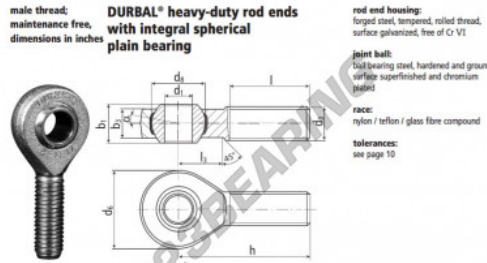

SA Rod end BEM1-1-20-501-DURBAL - BEM1-1-20-501-DURBAL

<https://www.123bearing.com/bearing-housing/rod-end/sa/bem1-1-20-501-durbal>

BEM1/1-20-501

order number		measurements [inches]						
type	right hand thread / left hand thread	d ₁	d ₂ class 2	d ₃	d ₄	b ₁	b ₂	
BEM 1/1 -20	-501	1.000	1.0000-12 UNF	2.362	1.688	1.220	.866	
measurements [inches]		weight		basic load rating				
type	h	l	b ₃	α ₁ [°] [°]	α ₂ [°] [°]	(kg)	dyn. [N]	stat. C ₀ [kN]
BEM 1/1	3.720	2.244	1.200	15,5	10,0	0,562	45350	113380

PRODUCT FEATURES

Brand	DURBAL
N° Ean13	3663952510491
Inside diameter	25.4 mm
Outside diameter	59.99 mm
Thickness	30.99 mm
Type	SA
Weight	562 g
Thread	Right-hand thread
Lubrication	without
Packaging	1

contact@123bearing.com