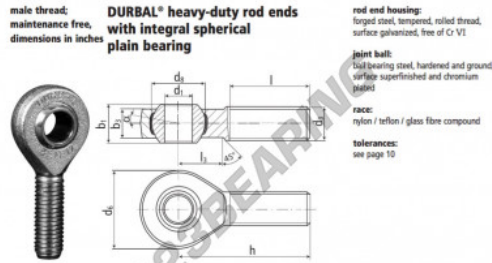

SA Rod end BEM1-1-20-502-DURBAL - BEM1-1-20-502-DURBAL

<https://www.123bearing.com/bearing-housing/rod-end/sa/bem1-1-20-502-durbal>

BEM1/1-20-502

order number		measurements [inches]						
type	right hand thread / left hand thread	d_1	d_2 class 2	d_3	d_4	h_1	h_2	
BEM 1/1 -20	-502	1.000	1.0000-12 UNF	2.362	1.688	1.220	.866	
measurements [inches]		weight		basic load rating				
type	h	l	l_3	α_1 [°]	α_2 [°]	weight [kg]	basic load rating dyn. [N]	rating stat. [kN]
BEM 1/1	3.720	2.244	1.200	15,5	10,0	0,562	45350	113380

PRODUCT FEATURES

Brand	DURBAL
N° Ean13	3663952510484
Inside diameter	25.4 mm
Outside diameter	59.99 mm
Thickness	30.99 mm
Type	SA
Weight	562 g
Thread	Left-hand thread
Lubrication	without
Packaging	1

contact@123bearing.com