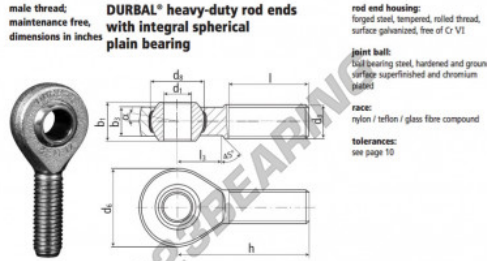

SA Rod end BEM5-8-20-501-DURBAL - BEM5-8-20-501-DURBAL

<https://www.123bearing.com/bearing-housing/rod-end/sa/bem5-8-20-501-durbal>

BEM5/8-20-501

order number		measurements [inches]						
type	right-hand thread / left-hand thread	d ₁	d ₂ class 2	d ₃	d ₄	h ₁	h ₂	
BEM 5/8 -20	-501	.625	.6250-18 UNF	1.654	1.125	.827	.590	
measurements [inches]		weight		basic load rating				
type	h	l	h ₃	α ₁ [°] [°]	α ₂ [°] [°]	weight [kg]	dyn. C [N]	static C ₀ [N]
BEM 5/8	2.618	1.574	.944	15,5	8,5	0,202	22410	56020

PRODUCT FEATURES

Brand	DURBAL
N° Ean13	3663952510453
Inside diameter	15.88 mm
Outside diameter	42.01 mm
Thickness	21.01 mm
Type	SA
Weight	202 g
Thread	Right-hand thread
Lubrication	without
Packaging	1

contact@123bearing.com