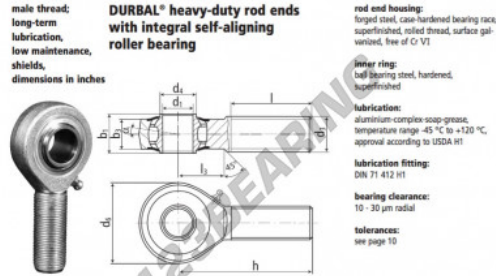

SA Rod end

BRTM1-1-01-502-DURBAL - BRTM1-1-01-502-DURBAL

<https://www.123bearing.com/bearing-housing/rod-end/sa/brtm1-1-01-502-durbal>

BRTM1/1-01-502

order number		measurements [inches]							
type	right hand thread	left hand thread	d ₁	d ₂	d ₃	d ₄	d ₅	b ₁	b ₂
BRTM 1/1	-01	-502	1.000	1.0000-14 UNS	1.161	2.519	1.220	.866	
measurements [inches]		weight	rotational speed limit	basic load rating					
type	h	l	l ₂	α [°]	mass [kg]	rpm	C [N]	C ₀ [N]	
BRTM 1/1	3.720	2.264	1.279	5,0	0.590	600	24900	18500	

PRODUCT FEATURES

Brand	DURBAL
N° Ean13	3663952509976
Inside diameter	25.4 mm
Outside diameter	63.98 mm
Thickness	30.99 mm
Type	SA
Weight	590 g
Thread	Left-hand thread
Lubrication	with
Packaging	1

contact@123bearing.com