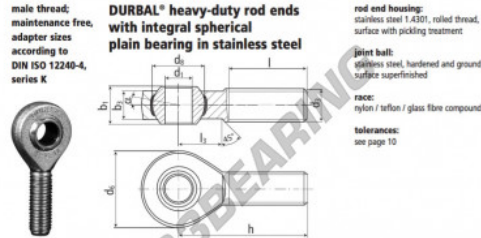

SA Rod end BEM22-60-502-DURBAL - BEM22-60-502-DURBAL

<https://www.123bearing.com/bearing-housing/rod-end/sa/bem22-60-502-durbal>

BEM22-60-502

order number	measurements [mm]	weight	basic load rating
BEM 22 -60 -502	d ₁ : 22 d ₂ : M 22 x 1,5 d ₃ : 54 h: 38,05 b ₁ : 28 b ₂ : 20,0	0,440	C: 23480 C ₀ : 63600

PRODUCT FEATURES

Brand	DURBAL
N° Ean13	3663952509853
Inside diameter	22 mm
Outside diameter	54 mm
Thickness	28 mm
Type	SA
Weight	440 g
Thread	Left-hand thread
Lubrication	without
Packaging	1

contact@123bearing.com