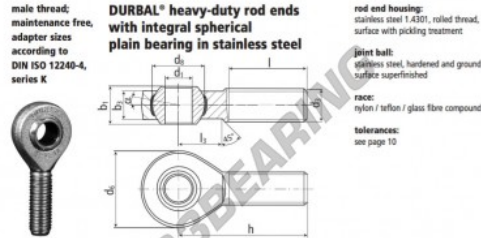

SA Rod end BEM20-60-502-DURBAL - BEM20-60-502-DURBAL

<https://www.123bearing.com/bearing-housing/rod-end/sa/bem20-60-502-durbal>

BEM20-60-502

order number		measurements [mm]		measurements [mm]		weight		basic load rating	
type	right-hand thread	d ₁	d ₂	d ₃	d ₄	b ₁	b ₂	dyn	stat.
BEM 20 -60	-502	20	M 20 x 1,5	50	34,87	25	18,0		
measurements [mm]		weight		basic load rating		dyn		stat.	
type	h	l	l ₁	α ₁ [°]	α ₂ [°]	[kg]	[N]	[N]	[N]
BEM 20	78	47	28	14,5	9,0	0,327	18960	54800	

PRODUCT FEATURES

Brand	DURBAL
N° Ean13	3663952509846
Inside diameter	20 mm
Outside diameter	50 mm
Thickness	25 mm
Type	SA
Weight	327 g
Thread	Left-hand thread
Lubrication	without
Packaging	1

contact@123bearing.com