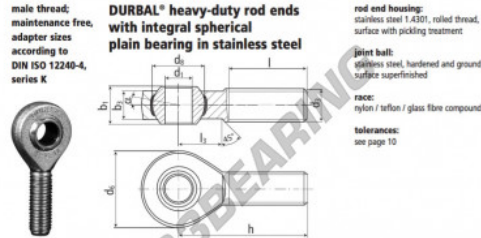

SA Rod end BEM06-60-502-DURBAL - BEM06-60-502-DURBAL

<https://www.123bearing.com/bearing-housing/rod-end/sa/bem06-60-502-durbal>

BEM06-60-502

order number		measurements [mm]			
type	right-hand thread / left-hand thread	d ₁	d ₂		
BEM 06 -60	-502	6	M 6		
		d ₃	d ₄		
		20	12,65		
		h ₁	b ₃		
		9	6,75		
measurements [mm]		weight		basic load rating	
type	h	l	l ₃	α ₁ [°]	α ₂ [°]
BEM 06	36	22	12	13,0	6,5
				weight	basic load rating
				[kg]	dyn. stat. C ₁ [N] C ₂ [N]
				0,020	2820 4900

PRODUCT FEATURES

Brand	DURBAL
N° Ean13	3663952509686
Inside diameter	6 mm
Outside diameter	20 mm
Thickness	9 mm
Type	SA
Weight	20 g
Thread	Left-hand thread
Lubrication	without
Packaging	1

contact@123bearing.com