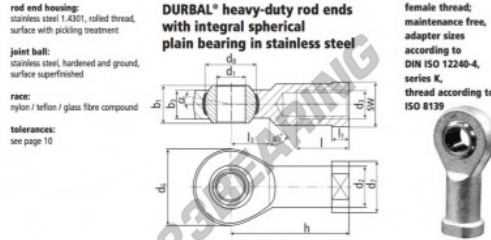

SI Rod end BEF25-60-501-DURBAL - BEF25-60-501-DURBAL

<https://www.123bearing.com/bearing-housing/rod-end/si/bef25-60-501-durbal>

BEF25-60-501

order number		measurements [mm]											
type	right hand thread	left hand thread	d ₁	d ₂	d ₃	d ₆	d ₇	d ₈	b ₁	b ₃			
BEF 25	-40	-501	25	33,5	M 24 x 2	60	42	42,80	31	22,0			
type		measurements [mm]								weight		basic load rating	
h	l	l ₁	l ₃	SW	α ₁ [°]	α ₂ [°]	β [°]	C	C ₀	dyn. [N]	stat. [N]		
BEF 25	94	42	12,0	30	36	15,0	10,0	0,705	27860	79100			

PRODUCT FEATURES

Brand	DURBAL
N° Ean13	3663952509600
Inside diameter	25 mm
Outside diameter	60 mm
Thickness	31 mm
Type	SI
Weight	705 g
Thread	Right-hand thread
Lubrication	without
Packaging	1

contact@123bearing.com