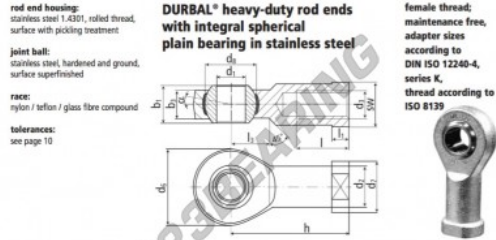

SI Rod end

BEF16SO-61-502-DURBAL - BEF16SO-61-502-DURBAL

<https://www.123bearing.com/bearing-housing/rod-end/si/bef16so-61-502-durbal>

BEF16SO-61-502

order number		measurements [mm]										
type	right hand thread	left hand thread	d ₁	d ₂	d ₃	d ₆	d ₇	d ₈	b ₁	b ₃		
BEF 1650 -61		-502	16	22,0	M 16 x 1,5	42	27	28,52	21	15,0		
type		measurements [mm]							weight		basic load rating	
h	l	l ₁	l ₃	SW	α ₁ [°]	α ₂ [°]	β [°]	C [N]	C ₀ [N]			
BEF 1650	64	28	8,0	22	22	15,5	8,5	0,233	13760	39700		

PRODUCT FEATURES

Brand	DURBAL
N° Ean13	3663952509532
Inside diameter	16 mm
Outside diameter	42 mm
Thickness	21 mm
Type	SI
Weight	233 g
Thread	Left-hand thread
Lubrication	without
Packaging	1

contact@123bearing.com