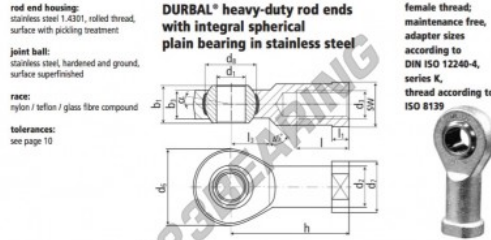

# SI Rod end

## BEF16SO-61-501-DURBAL - BEF16SO-61-501-DURBAL

<https://www.123bearing.com/bearing-housing/rod-end/si/bef16so-61-501-durbal>

### BEF16SO-61-501

order number		measurements [mm]										
type	right hand thread	left hand thread	d <sub>1</sub>	d <sub>2</sub>	d <sub>3</sub>	d <sub>6</sub>	d <sub>7</sub>	d <sub>8</sub>	b <sub>1</sub>	b <sub>3</sub>		
BEF 1650 -61	-501		16	22,0	M 16 x 1,5	42	27	28,52	21	15,0		
		measurements [mm]										
type	h	l	l <sub>1</sub>	l <sub>3</sub>	SW	α <sub>1</sub> [°]	α <sub>2</sub> [°]	β [°]	weight	basic load rating		
BEF 1650	64	28	8,0	22	22	15,5	8,5	0,233		13760	39700	

## PRODUCT FEATURES

Brand	DURBAL
N° Ean13	3663952509525
Inside diameter	16 mm
Outside diameter	42 mm
Thickness	21 mm
Type	SI
Weight	233 g
Thread	Right-hand thread
Lubrication	without
Packaging	1

[contact@123bearing.com](mailto:contact@123bearing.com)