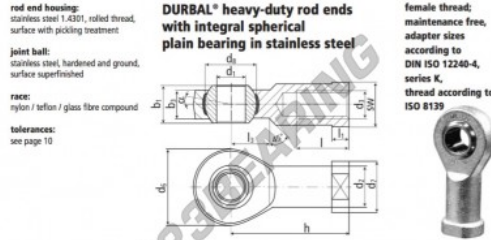

## SI Rod end BEF14-60-501-DURBAL - BEF14-60-501-DURBAL

<https://www.123bearing.com/bearing-housing/rod-end/si/bef14-60-501-durbal>

### BEF14-60-501

order number		measurements [mm]											
type	right hand thread	left hand thread	d <sub>1</sub>	d <sub>2</sub>	d <sub>3</sub>	d <sub>6</sub>	d <sub>7</sub>	d <sub>8</sub>	b <sub>1</sub>	b <sub>3</sub>			
BEF 14	-60	-501	14	20,0	M 14	36	25	25,35	19	13,5			
type		measurements [mm]								weight		basic load rating	
h	l	l <sub>1</sub>	l <sub>3</sub>	SW	α <sub>1</sub> [°]	α <sub>2</sub> [°]	β [°]	C	C <sub>0</sub>	stat. [N]	dyn. [N]		
BEF 14	57	25	8,0	20	22	16,0	9,5	0,155	9480	27600			

## PRODUCT FEATURES

Brand	DURBAL
N° Ean13	3663952509488
Inside diameter	14 mm
Outside diameter	36 mm
Thickness	19 mm
Type	SI
Weight	155 g
Thread	Right-hand thread
Lubrication	without
Packaging	1

[contact@123bearing.com](mailto:contact@123bearing.com)