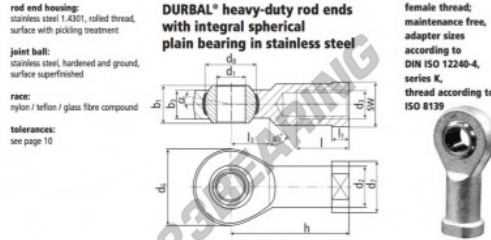

SI Rod end BEF14-60-501-DURBAL - BEF14-60-501-DURBAL

<https://www.123bearing.com/bearing-housing/rod-end/si/bef14-60-501-durbal>

BEF14-60-501

| order number | | measurements [mm] | | | | | | | | | |
|-------------------|-------------------|-------------------|----------------|-------------------|----------------|------------------|------------------|----------------|----------------|----------------------|--|
| type | right hand thread | left hand thread | d ₁ | d ₂ | d ₃ | d ₆ | d ₇ | d ₈ | b ₁ | b ₃ | |
| BEF 14 | -60 | -501 | 14 | 20,0 | M 14 | 36 | 25 | 25,35 | 19 | 13,5 | |
| measurements [mm] | | weight | | basic load rating | | | | | | | |
| type | h | l | l ₁ | l ₃ | SW | α ₁ ° | α ₂ ° | β[°] | C | stat. C ₀ | |
| BEF 14 | 57 | 25 | 8,0 | 20 | 22 | 16,0 | 9,5 | 0,155 | 9480 | 27600 | |

PRODUCT FEATURES

| | |
|------------------|-------------------|
| Brand | DURBAL |
| N° Ean13 | 3663952509488 |
| Inside diameter | 14 mm |
| Inside diameter | 0.551" inch |
| Outside diameter | 36 mm |
| Outside diameter | 1.417" inch |
| Thickness | 19 mm |
| Thickness | 0.748" inch |
| Type | SI |
| Weight | 155 g |
| Thread | Right-hand thread |
| Lubrication | without |
| Packaging | 1 |