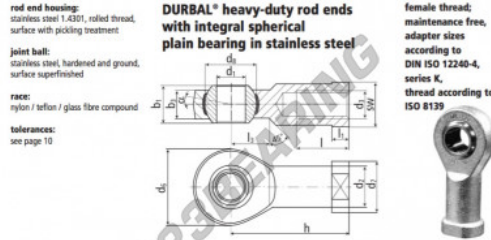

SI Rod end BEF12-60-502-DURBAL - BEF12-60-502-DURBAL

<https://www.123bearing.com/bearing-housing/rod-end/si/bef12-60-502-durbal>

BEF12-60-502

order number		measurements [mm]											
type	right hand thread	left hand thread	d ₁	d ₂	d ₃	d ₆	d ₇	d ₈	b ₁	b ₃			
BEF 12	-60	-502	12	17,5	M 12	32	22	22,17	16	12,0			
type		measurements [mm]								weight		basic load rating	
h	l	l ₁	l ₃	SW	α ₁ [°]	α ₂ [°]	β [°]	C	C ₀	dyn.	stat.		
BEF 12	50	22	6,5	16	19	13,0	8,0	0,109	7600	22300			

PRODUCT FEATURES

Brand	DURBAL
N° Ean13	3663952509457
Inside diameter	12 mm
Outside diameter	32 mm
Thickness	16 mm
Type	-
Weight	109 g
Thread	-
Lubrication	-
Packaging	-

contact@123bearing.com

(646) 712 9672