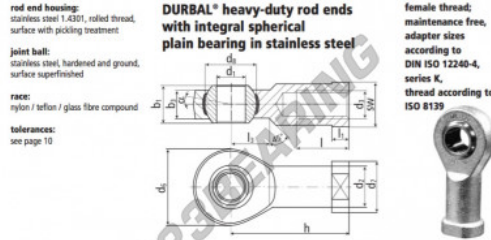

## GE Rod end BEF06-60-501-DURBAL - BEF06-60-501-DURBAL

<https://www.123bearing.com/bearing-housing/rod-end/ge/bef06-60-501-durbal>

### BEF06-60-501

order number		measurements [mm]									
type	right hand thread	left hand thread	d <sub>1</sub>	d <sub>2</sub>	d <sub>3</sub>	d <sub>6</sub>	d <sub>7</sub>	d <sub>8</sub>	b <sub>1</sub>	b <sub>3</sub>	
BEF 06	-40	-501	6	10,0	M 6	20	13	12,65	9	6,75	
type		measurements [mm]							weight	basic load rating	
h	l	l <sub>1</sub>	l <sub>3</sub>	SW	α <sub>1</sub> [°]	α <sub>2</sub> [°]	β [°]		C [N]	C <sub>0</sub> [N]	
BEF 06	30	12	5,0	10	11	13,0	6,5	0,024	2820	8500	

## PRODUCT FEATURES

Brand	DURBAL
N° Ean13	3616060468277
Inside diameter	6 mm
Outside diameter	20 mm
Thickness	9 mm
Type	GE
Weight	24 g
Thread	Right-hand thread
Lubrication	without
Packaging	1

[contact@123bearing.com](mailto:contact@123bearing.com)