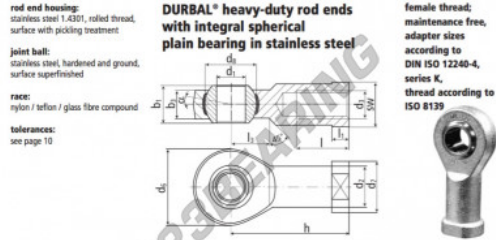

GE Rod end BEF06-60-501-DURBAL - BEF06-60-501-DURBAL

<https://www.123bearing.com/bearing-housing/rod-end/ge/bef06-60-501-durbal>

BEF06-60-501

order number		measurements [mm]									
type	right hand thread	left hand thread	d ₁	d ₂	d ₃	d ₆	d ₇	d ₈	b ₁	b ₃	
BEF 06	-40	-501	6	10,0	M 6	20	13	12,65	9	6,75	
type		measurements [mm]							weight	basic load rating	
h	l	l ₁	l ₃	SW	α ₁ [°]	α ₂ [°]	β [°]		d _{yn} [N]	stat. c ₀ [N]	
BEF 06	30	12	5,0	10	11	13,0	6,5	0,024	2820	8500	

PRODUCT FEATURES

Brand	DURBAL
N° Ean13	3616060468277
Inside diameter	6 mm
Outside diameter	20 mm
Thickness	9 mm
Type	GE
Weight	24 g
Thread	Right-hand thread
Lubrication	without
Packaging	1

contact@123bearing.com