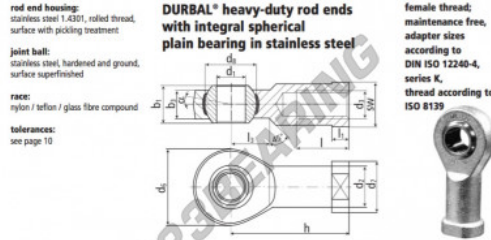

SI Rod end BEF05-60-502-DURBAL - BEF05-60-502-DURBAL

<https://www.123bearing.com/bearing-housing/rod-end/si/bef05-60-502-durbal>

BEF05-60-502

order number		measurements [mm]										
type	right hand thread	left hand thread	d ₁	d ₂	d ₃	d ₆	d ₇	d ₈	b ₁	b ₃		
BEF 05	-60	-502	5	9,0	M 5	18	11	11,06	8	6,0		
type		measurements [mm]							weight		basic load rating	
h	l	l ₁	l ₃	SW	α ₁ [°]	α ₂ [°]	β [°]	C	C ₀	stat.	dyn.	
BEF 05	27	10	4,0	10	9	13,0	7,5	0,018	2400	7200		

PRODUCT FEATURES

Brand	DURBAL
N° Ean13	3663952509334
Inside diameter	5 mm
Outside diameter	18 mm
Thickness	8 mm
Type	SI
Weight	18 g
Thread	Left-hand thread
Lubrication	without
Packaging	1

contact@123bearing.com