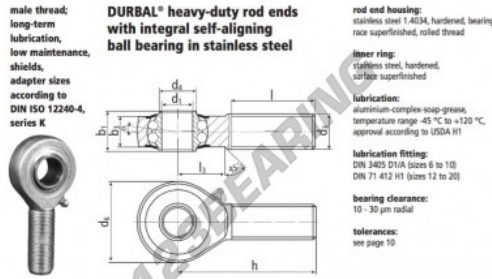

SA Rod end BRM10-60-501-DURBAL - BRM10-60-501-DURBAL

<https://www.123bearing.com/bearing-housing/rod-end/sa/brm10-60-501-durbal>

BRM10-60-501

order number		measurements [mm]						
Type	1971/standard	M1	M2	M3	M4	M5	M6	
BRM 10 -60	-501	10	M 10	12,0	28	14	10,5	
measurements [mm]		weight		calculation-factors	rotational speed limit	basic load rating		
Type	l	l ₂	α [°]	[kg]	Y	v ₀	d _{yn.} C [N]	
BRM 10	29	15	8,0	0,060	1,90	1,81	1225 3100 1000	

PRODUCT FEATURES

Brand	DURBAL
N° Ean13	3663952509129
Inside diameter	10 mm
Outside diameter	28 mm
Thickness	14 mm
Type	SA
Weight	60 g
Thread	Right-hand thread
Lubrication	with
Packaging	1

contact@123bearing.com