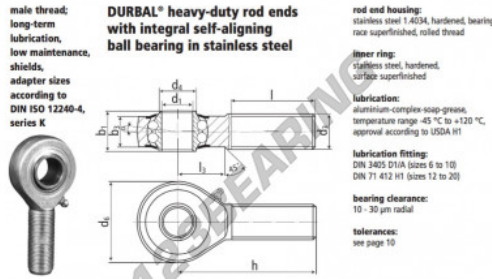

SA Rod end BRM06-60-502-DURBAL - BRM06-60-502-DURBAL

<https://www.123bearing.com/bearing-housing/rod-end/sa/brm06-60-502-durbal>

BRM06-60-502

order number		measurements [mm]	
type	left-hand thread	d ₁	d ₂
BRM 06 -60	-502	6	M 6
		d ₄	d ₅
		9,0	20
		l ₁	l ₂
		9	6,75
		h	36

PRODUCT FEATURES

Brand	DURBAL
N° Ean13	3663952509099
Inside diameter	6 mm
Outside diameter	20 mm
Thickness	9 mm
Type	SA
Weight	19 g
Thread	Left-hand thread
Lubrication	with
Packaging	1

contact@123bearing.com