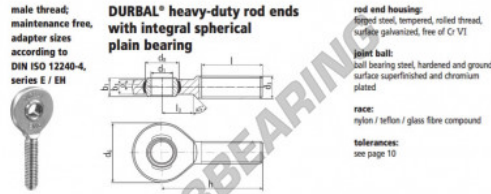

SA Rod end EM60SO-21-501-DURBAL - EM60SO-21-501-DURBAL

<https://www.123bearing.com/bearing-housing/rod-end/sa/em60so-21-501-durbal>

EM60SO-21-501

order number		measurements [mm]							
type	right thread left thread	d₁	d₂	d₃	d₄	b₁	b₂	b₃	h
EM 60 SO -21	-501	60	M 52 x 3	135	80,0	44	36	210	
measurements [mm]		weight		basic load rating					
type	l	b₃	α₁ [°]	α₂ [°]	l(kg)	dyn. C [N]	stat. C₀ [N]		
EM 60 SO	125	70	6,5	3,5	5,430	208000	532100		

PRODUCT FEATURES

Brand	DURBAL
N° Ean13	3663952509075
Inside diameter	60 mm
Outside diameter	135 mm
Thickness	44 mm
Type	SA
Weight	5430 g
Thread	Right-hand thread
Lubrication	without
Packaging	1

contact@123bearing.com

(646) 712 9672

CRT4 de Lesquin 60 Rue Du Haut De Sainghin 59273 Fretin FRANCE