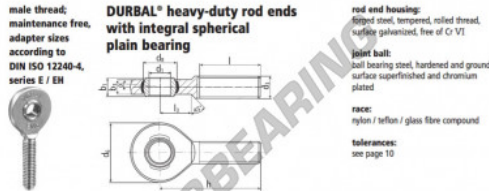

# SA Rod end EM60SO-21-501-DURBAL - EM60SO-21-501-DURBAL

<https://www.123bearing.com/bearing-housing/rod-end/sa/em60so-21-501-durbal>

EM60SO-21-501

order number		measurements [mm]					
type	right thread left thread	d <sub>1</sub>	d <sub>3</sub>	d <sub>5</sub>	b <sub>1</sub>	b <sub>3</sub>	h
EM 60 SO -21	-501	60	M 52 x 3	135	80,0	44	36 210
measurements [mm]		weight		basic load rating			
type	l	b <sub>3</sub>	d <sub>1</sub> <sup>h</sup> [μm]	d <sub>3</sub> <sup>h</sup> [μm]	[kg]	dyn. C [N]	stat. C <sub>0</sub> [N]
EM 60 SO	125	70	6,5	3,5	5,430	208000	532100

## PRODUCT FEATURES

Brand	DURBAL
N° Ean13	3663952509075
Inside diameter	60 mm
Outside diameter	135 mm
Thickness	44 mm
Type	SA
Weight	5430 g
Thread	Right-hand thread
Lubrication	without
Packaging	1

[contact@123bearing.com](mailto:contact@123bearing.com)