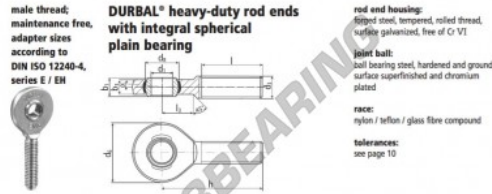

## SA Rod end EM60SO-21-502-DURBAL - EM60SO-21-502-DURBAL

<https://www.123bearing.com/bearing-housing/rod-end/sa/em60so-21-502-durbal>

EM60SO-21-502

order number		measurements [mm]						
type	left thread	d <sub>1</sub>	d <sub>3</sub>	d <sub>5</sub>	b <sub>1</sub>	b <sub>3</sub>	h	
EM 60 SO -21	-502	60	M 52 x 3	135	80,0	44	36 210	
measurements [mm]		weight		basic load rating				
type	l	b <sub>3</sub>	α <sub>1</sub> <sup>°</sup>	α <sub>2</sub> <sup>°</sup>	C	C <sub>0</sub>		
EM 60 SO	125	70	6,5	3,5	5,430	208000 532100		

### PRODUCT FEATURES

Brand	DURBAL
N° Ean13	3663952509068
Inside diameter	60 mm
Outside diameter	135 mm
Thickness	44 mm
Type	SA
Weight	5430 g
Thread	Left-hand thread
Lubrication	without
Packaging	1

[contact@123bearing.com](mailto:contact@123bearing.com)