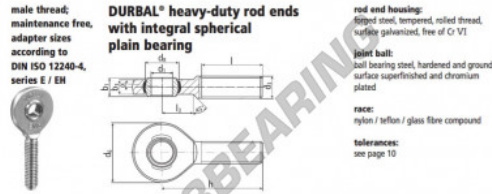

SA Rod end EM50SO-22-502-DURBAL - EM50SO-22-502-DURBAL

<https://www.123bearing.com/bearing-housing/rod-end/sa/em50so-22-502-durbal>

EM50SO-22-502

order number		measurements [mm]					
type	left thread	d ₁	d ₃	d ₅	b ₁	b ₃	h
EM 50 SO -22	-502	50	M 45 x 3	112	66,0	35	28 185
measurements [mm]		weight		basic load rating		stat.	
type	l	b ₃	α ₁ [°]	α ₂ [°]	[kg]	C [N]	C ₀ [N]
EM 50 SO	110	60	6,5	3,0	3,225	132000	339200

PRODUCT FEATURES

Brand	DURBAL
N° Ean13	3663952509020
Inside diameter	50 mm
Outside diameter	112 mm
Thickness	35 mm
Type	SA
Weight	3225 g
Thread	Left-hand thread
Lubrication	without
Packaging	1

contact@123bearing.com