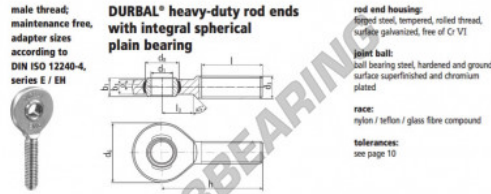

SA Rod end EM50-20-502-DURBAL - EM50-20-502-DURBAL

<https://www.123bearing.com/bearing-housing/rod-end/sa/em50-20-502-durbal>

EM50-20-502

order number		measurements [mm]							
type	left-hand thread	d ₁	d ₃	d ₅	b ₁	b ₃	h		
EM 50	-20	-502	50	M 52 x 3	112	66,0	35	28	195
measurements [mm]		weight		basic load rating					
type	l	b ₃	α ₁ [°]	α ₂ [°]	l[kg]	C [N]	C ₀ [N]		
EM 50	120	60	6,5	3,0	3,865	132000	339200		

PRODUCT FEATURES

Brand	DURBAL
N° Ean13	3663952509013
Inside diameter	50 mm
Outside diameter	112 mm
Thickness	35 mm
Type	SA
Weight	3865 g
Thread	Left-hand thread
Lubrication	without
Packaging	1

contact@123bearing.com