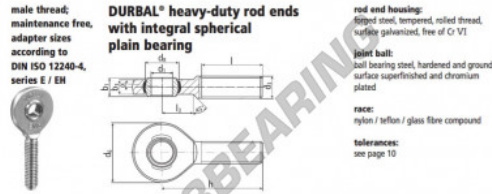

SA Rod end EM45SO-22-502-DURBAL - EM45SO-22-502-DURBAL

<https://www.123bearing.com/bearing-housing/rod-end/sa/em45so-22-502-durbal>

EM45SO-22-502

| order number | | measurements [mm] | | | | | |
|-------------------|--------------|-------------------|------------------|-------------------|----------------|--------------------|--------|
| type | right thread | d ₁ | d ₃ | d ₅ | b ₁ | b ₃ | h |
| EM 45 SO -22 | -502 | 45 | M 42 x 3 | 102 | 60,0 | 32 | 25 163 |
| measurements [mm] | | weight | | basic load rating | | | |
| type | l | b ₃ | α ₁ ° | α ₂ ° | C [N] | C ₀ [N] | |
| EM 45 SO | 98 | 50 | 7,5 | 4,0 | 2,430 | 107000 276200 | |

PRODUCT FEATURES

| | |
|------------------|------------------|
| Brand | DURBAL |
| N° Ean13 | 3663952508986 |
| Inside diameter | 45 mm |
| Inside diameter | 1.772" inch |
| Outside diameter | 102 mm |
| Outside diameter | 4.016" inch |
| Thickness | 32 mm |
| Thickness | 1.26" inch |
| Type | SA |
| Weight | 2430 g |
| Thread | Left-hand thread |
| Lubrication | without |
| Packaging | 1 |