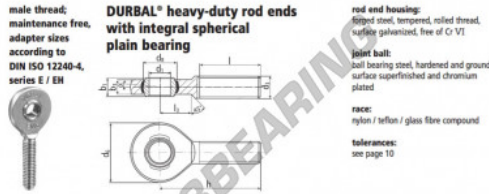

SA Rod end EM40SO-21-501-DURBAL - EM40SO-21-501-DURBAL

<https://www.123bearing.com/bearing-housing/rod-end/sa/em40so-21-501-durbal>

EM40SO-21-501

order number		measurements [mm]						
type	right thread left thread	d ₁	d ₃	d ₅	b ₁	b ₃	h	
EM 40 SO -21	-501	40	M 39 x 3	92	53,0	28	22 150	
measurements [mm]		weight		basic load rating				
type	l	b ₃	α ₁ [°]	α ₂ [°]	C [N]	C ₁₀ [N]		
EM 40 SO	99	42	7,0	3,5	1,785	86000 222600		

PRODUCT FEATURES

Brand	DURBAL
N° Ean13	3663952508955
Inside diameter	40 mm
Outside diameter	92 mm
Thickness	28 mm
Type	SA
Weight	1785 g
Thread	Right-hand thread
Lubrication	without
Packaging	1

contact@123bearing.com