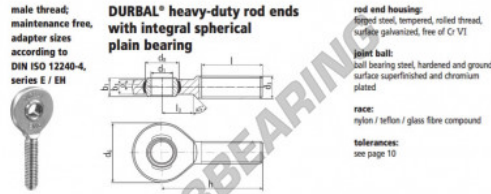

SA Rod end EM20-20-502-DURBAL - EM20-20-502-DURBAL

<https://www.123bearing.com/bearing-housing/rod-end/sa/em20-20-502-durbal>

EM20-20-502

order number		measurements [mm]					
type	left-hand thread	d ₁	d ₃	d ₅	b ₁	b ₃	h
EM 20	-20	20	M 20 x 1,5	51	29,0	16	12 78
measurements [mm]		weight		basic load rating			
type	l	b ₃	d ₁ ^h [mm]	d ₃ ^h [mm]	C [N]	C ₀ [N]	
EM 20	47	25	9,0	4,5	0,270	25200 76700	

PRODUCT FEATURES

Brand	DURBAL
N° Ean13	3663952508856
Inside diameter	20 mm
Outside diameter	51 mm
Thickness	16 mm
Type	SA
Weight	270 g
Thread	Left-hand thread
Lubrication	without
Packaging	1

contact@123bearing.com