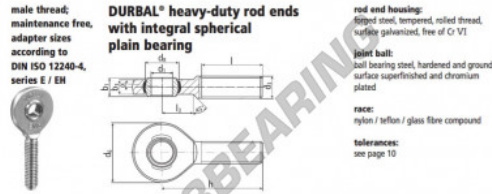

## SA Rod end EM20-20-502-DURBAL - EM20-20-502-DURBAL

<https://www.123bearing.com/bearing-housing/rod-end/sa/em20-20-502-durbal>

**EM20-20-502**

order number		measurements [mm]					
type	left-hand thread	d <sub>1</sub>	d <sub>3</sub>	d <sub>5</sub>	b <sub>1</sub>	b <sub>3</sub>	h
EM 20	-20	20	M 20 x 1,5	51	29,0	16	12 78
measurements [mm]		weight		basic load rating			
type	l	b <sub>3</sub>	α <sub>1</sub> [°]	α <sub>2</sub> [°]	C	C <sub>0</sub>	
EM 20	47	25	9,0	4,5	0,270	25200	76700

### PRODUCT FEATURES

Brand	DURBAL
N° Ean13	3663952508856
Inside diameter	20 mm
Outside diameter	51 mm
Thickness	16 mm
Type	SA
Weight	270 g
Thread	Left-hand thread
Lubrication	without
Packaging	1

[contact@123bearing.com](mailto:contact@123bearing.com)