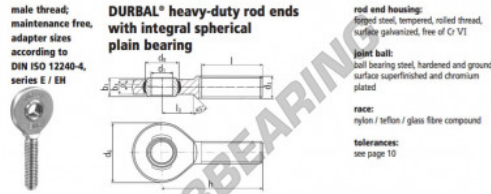

SA Rod end EM15-20-502-DURBAL - EM15-20-502-DURBAL

<https://www.123bearing.com/bearing-housing/rod-end/sa/em15-20-502-durbal>

EM15-20-502

order number		measurements [mm]					
type	left-hand thread	d ₁	d ₃	d ₅	b ₁	b ₃	h
EM 15	-20	15	M 14	38	22,0	12	9
		measurements [mm]			weight	basic load rating	
type	l	b ₃	d ₁ ^h	d ₃ ^h	[kg]	C	C ₀
EM 15	36	18	8,5	4,5	0,110	13400	39600

PRODUCT FEATURES

Brand	DURBAL
N° Ean13	3663952508818
Inside diameter	15 mm
Outside diameter	38 mm
Thickness	12 mm
Type	SA
Weight	110 g
Thread	Left-hand thread
Lubrication	without
Packaging	1

contact@123bearing.com