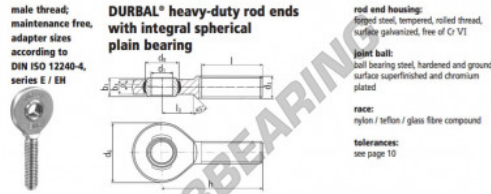

SA Rod end EM15-20-502-DURBAL - EM15-20-502-DURBAL

<https://www.123bearing.com/bearing-housing/rod-end/sa/em15-20-502-durbal>

EM15-20-502

order number		measurements [mm]					
type	right thread	d ₁	d ₃	d ₅	b ₁	b ₃	h
EM 15	-20	15	M 14	38	22,0	12	9
		measurements [mm]			weight	basic load rating	
type	l	b ₃	d ₁ ^h [mm]	d ₃ ^h [mm]	[kg]	C [N]	C ₀ [N]
EM 15	36	18	8,5	4,5	0,110	13400	39600

PRODUCT FEATURES

Brand	DURBAL
N° Ean13	3663952508818
Inside diameter	15 mm
Outside diameter	38 mm
Thickness	12 mm
Type	SA
Weight	110 g
Thread	Left-hand thread
Lubrication	without
Packaging	1

contact@123bearing.com