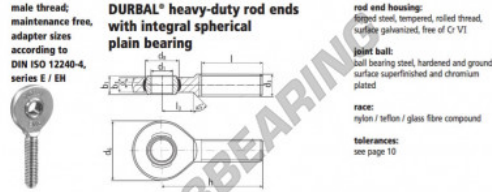

SA Rod end EM15-20-501-DURBAL - EM15-20-501-DURBAL

<https://www.123bearing.com/bearing-housing/rod-end/sa/em15-20-501-durbal>

EM15-20-501

order number		measurements [mm]						
type	right thread	d ₁	d ₃	d ₅	b ₁	b ₃	h	
EM 15	-20	15	M 14	38	22,0	12	9	63
measurements [mm]		weight		basic load rating				
type	l	b ₃	d ₁ ^h [mm]	d ₃ ^h [mm]	[kg]	dyn. C [N]	stat. C ₀ [N]	
EM 15	36	18	8,5	4,5	0,110	13400	39600	

PRODUCT FEATURES

Brand	DURBAL
N° Ean13	3663952508801
Inside diameter	15 mm
Outside diameter	38 mm
Thickness	12 mm
Type	SA
Weight	110 g
Thread	Right-hand thread
Lubrication	without
Packaging	1

contact@123bearing.com