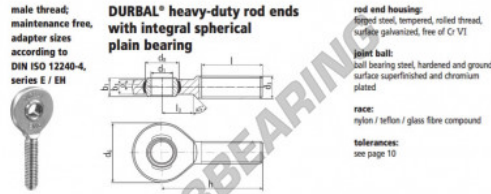

## SA Rod end EM12-20-502-DURBAL - EM12-20-502-DURBAL

<https://www.123bearing.com/bearing-housing/rod-end/sa/em12-20-502-durbal>

**EM12-20-502**

order number		measurements [mm]					
type	right thread	d <sub>1</sub>	d <sub>3</sub>	d <sub>5</sub>	b <sub>1</sub>	b <sub>3</sub>	h
EM 12	-20	12	M 12	32	18,0	7	54
measurements [mm]		weight		basic load rating			
type	l	b <sub>3</sub>	d <sub>1</sub> <sup>h</sup>	d <sub>3</sub> <sup>h</sup>	C	C <sub>0</sub>	
EM 12	33	15	10,5	5,0	0,067	9200	23000

### PRODUCT FEATURES

Brand	DURBAL
N° Ean13	3663952508788
Inside diameter	12 mm
Inside diameter	0.472" inch
Outside diameter	32 mm
Outside diameter	1.26" inch
Thickness	10 mm
Thickness	0.394" inch
Type	SA
Weight	67 g
Thread	Left-hand thread
Lubrication	without
Packaging	1