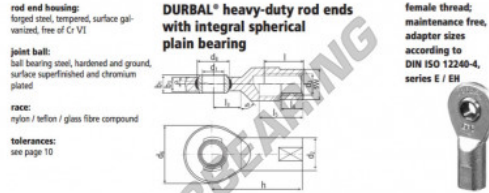

SI Rod end EF45SO-21-502-DURBAL - EF45SO-21-502-DURBAL

<https://www.123bearing.com/bearing-housing/rod-end/si/ef45so-21-502-durbal>

EF45SO-21-502

order number		measurements [mm]									
type	right-hand thread	d ₁	d ₂	d ₃	d ₄	d ₅	b ₁	b ₂	b ₃	b ₄	h
EF 45 SO -21	-302	45	58	M 42 x 3	102	60,0	32	25	145		
measurements [mm]		weight		basic load rating							
type	l	l ₃	l ₄	l ₅	SW	α ₁ ¹ [°]	α ₂ ¹ [°]	kg	C _r [N]	C ₀ [N]	
EF 45 SO	50	42	66	50		7,5	4,0	2,500	107000	276200	

PRODUCT FEATURES

Brand	DURBAL
N° Ean13	3663952508634
Inside diameter	45 mm
Outside diameter	102 mm
Thickness	32 mm
Type	SI
Weight	2500 g
Thread	Left-hand thread
Lubrication	without
Packaging	1

contact@123bearing.com