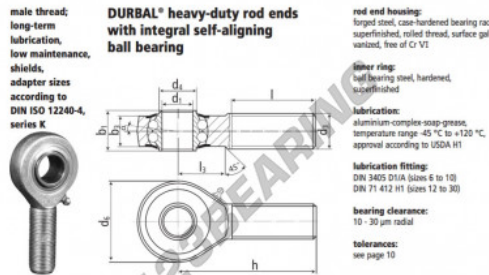

## SA Rod end BRM14-00-501-DURBAL - BRM14-00-501-DURBAL

<https://www.123bearing.com/bearing-housing/rod-end/sa/brm14-00-501-durbal>

### BRM14-00-501

order number		measurements [mm]							
Type	right hand thread	M 14	M 14	17,0	36	19	13,5	60	
BRM 14 -00 -501		14	M 14	17,0	36	19	13,5	60	
measurements [mm]		weight	calculation factors	rotational speed limit	basic load rating				
Type	l	l <sub>3</sub>	α [°]	Y	v <sub>0</sub>	C	d <sub>yn</sub> [N]	stat. C <sub>0</sub> [N]	
BRM 14	36	20	6,0	0,135	2,36	2,48	1025	5600	2000

## PRODUCT FEATURES

Brand	DURBAL
N° Ean13	3663952507002
Inside diameter	14 mm
Outside diameter	36 mm
Thickness	19 mm
Type	SA
Weight	135 g
Thread	Right-hand thread
Lubrication	with
Packaging	1

[contact@123bearing.com](mailto:contact@123bearing.com)