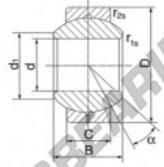

GEEW Rod end GEBJ8-S-DURBAL - GEBJ8-S-DURBAL

<https://www.123bearing.com/bearing-housing/rod-end/geew/gebj8-s-durbal>

GEBJ8-S

Sliding combination: steel / steel

Lubrication: lubrication required

order number	type	measurement [mm]		
GEBJ 8 S	8	12	9,00	10,4

type	measurement [mm]		D	α [°]	load rating C₀ [kN]	weight [g]
	r_{1s} min	r_{1a} min				
GEBJ 8 S	0,3	0,3	19	13	20,0	0,016

PRODUCT FEATURES

Brand	DURBAL
N° Ean13	3663952503950
Inside diameter	8 mm
Outside diameter	19 mm
Thickness	9 mm
Type	GEEW
Weight	16 g
Lubrication	with
Packaging	1

contact@123bearing.com

(646) 712 9672

CRT4 de Lesquin 60 Rue Du Haut De Sainghin 59273 Fretin FRANCE