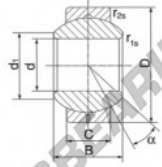

GEEW Rod end GEBJ8-S-DURBAL - GEBJ8-S-DURBAL

<https://www.123bearing.com/bearing-housing/rod-end/geew/gebj8-s-durbal>

GEBJ8-S

Sliding combination: steel / steel

Lubrication: lubrication required

order number	type	measurement (mm)		
GEBJ 8 S	8	12	9,00	10,4

type	measurement (mm)		D	α [°]	load rating C₀ [kN]	weight [g]
	r_{1s} min	r_{1a} min				
GEBJ 8 S	0,3	0,3	19	13	20,0	0,016

PRODUCT FEATURES

Brand	DURBAL
N° Ean13	3663952503950
Inside diameter	8 mm
Outside diameter	19 mm
Thickness	9 mm
Type	GEEW
Weight	16 g
Lubrication	with
Packaging	1

contact@123bearing.com

(646) 712 9672

CRT4 de Lesquin 60 Rue Du Haut De Sainghin 59273 Fretin FRANCE