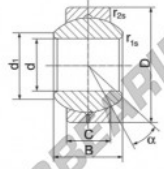

GEEW Rod end GEBJ8-S-DURBAL - DGEBJ8-S-DURBAL

<https://www.123bearing.com/bearing-housing/rod-end/geew/dgebj8-s-durbal>

GEBJ8-S

Sliding combination: steel / steel

Lubrication: lubrication required

order number	type	measurement [mm]			d₁ min
		B	C		
GEBJ 8 S	8	12	9,00		10,4

type	measurement [mm]		D	α [°]	load rating C₀ [kN]	weight [g]
	r₁₀ min	r₂₀ min				
GEBJ 8 S	0,3	0,3	19	13	20,0	0,016

PRODUCT FEATURES

Brand	DURBAL
N° Ean13	3663952503950
Inside diameter	8 mm
Outside diameter	19 mm
Thickness	9 mm
Type	GEEW
Weight	16 g
Lubrication	with
Packaging	1

contact@123bearing.com

(646) 712 9672

CRT4 de Lesquin 60 Rue Du Haut De Sainghin 59273 Fretin FRANCE