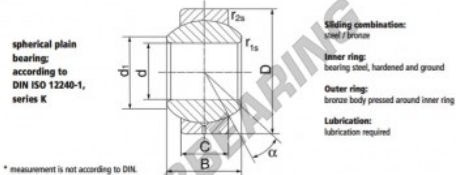

GEEW Rod end G35-PB-DURBAL - G35-PB-DURBAL

<https://www.123bearing.com/bearing-housing/rod-end/geew/g35-pb-durbal>

G35-PB

order number	measurement [mm]				
type	D	B	C	d₁	
G 35 PB	35	43	28,00*	37,7*	

type	D	d₁	α [°]	load rating C₀ [N]	weight [kg]
G 35 PB	62*	57,1	16	344	0,500

PRODUCT FEATURES

Brand	DURBAL
N° Ean13	3663952503349
Inside diameter	35 mm
Inside diameter	1.378" inch
Outside diameter	62 mm
Outside diameter	2.441" inch
Thickness	28 mm
Thickness	1.102" inch
Type	GEEW
Weight	500 g
Lubrication	with
Packaging	1

contact@123bearing.com

(646) 712 9672

CRT4 de Lesquin 60 Rue Du Haut De Sainghin 59273 Fretin FRANCE