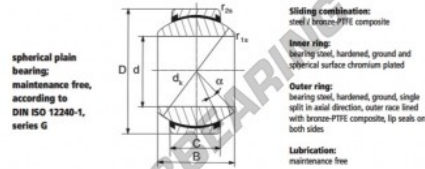

GEEW Rod end GE20-FW-2RS-DURBAL - DGE20-FW-2RS-DURBAL

<https://www.123bearing.com/bearing-housing/rod-end/geew/dge20-fw-2rs-durbal>

GE20-FW-2RS

order number type	measurement [mm]		
		B	C
GE 20 FW-2RS	20	25	16

type	measurement [mm]			load rating C₀ [kN]	weight [g]
	r_{1s} min	r_{2s} min	D		
GE 20 FW-2RS	0,6	0,6	42	127	0,150

PRODUCT FEATURES

Brand	DURBAL
N° Ean13	3663952502861
Inside diameter	20 mm
Outside diameter	42 mm
Thickness	25 mm
Type	GEEW
Weight	150 g
Thread	Right-hand thread
Lubrication	without
Packaging	1
Standard	No standard

contact@123bearing.com

(646) 712 9672

CRT4 de Lesquin 60 Rue Du Haut De Sainghin 59273 Fretin FRANCE