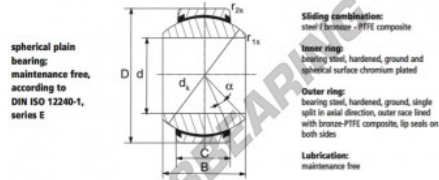

GEEW Rod end GE120-UK-2RS-DURBAL - GE120-UK-2RS-DURBAL

<https://www.123bearing.com/bearing-housing/rod-end/geew/ge120-uk-2rs-durbal>

GE120-UK-2RS

order number	measurement [mm]			
type	B	C	d₁ min	
GE120 UK-2RS	120	85	70	130

type	measurement [mm]		D	α [°]	load rating C₀ [kN]	weight [kg]
	r_{1s} min	r_{2s} min				
GE 120 UK-2RS	1,0	1,0	180	6	2700	8,050

PRODUCT FEATURES

Brand	DURBAL
N° Ean13	3663952502625
Inside diameter	120 mm
Outside diameter	180 mm
Thickness	70 mm
Type	GEEW
Weight	8050 g
Lubrication	without
Packaging	1

contact@123bearing.com

(646) 712 9672

CRT4 de Lesquin 60 Rue Du Haut De Sainghin 59273 Fretin FRANCE