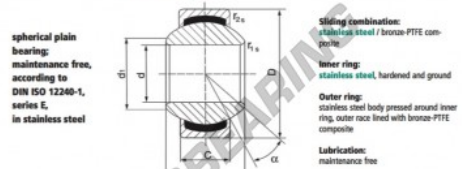

GEEW Rod end SGE15-UK-DURBAL - DSGE15-UK-DURBAL

<https://www.123bearing.com/bearing-housing/rod-end/geew/dsge15-uk-durbal>

SGE15-UK

order number	measurement [mm]			
type	d	B	C	d₁ min
SGE 15 UK	15	12	9	18

type	r_{1s} min	measurement [mm]	D	α [°]	load rating	weight
		r_{2s} min			C₀ [kN]	[g]
SGE 15 UK	0,3	0,3	26	8	45,0	0,027

PRODUCT FEATURES

Brand	DURBAL
N° Ean13	3663952502144
Inside diameter	15 mm
Outside diameter	26 mm
Thickness	9 mm
Type	GEEW
Weight	27 g
Lubrication	without
Packaging	1

contact@123bearing.com

(646) 712 9672

CRT4 de Lesquin 60 Rue Du Haut De Sainghin 59273 Fretin FRANCE