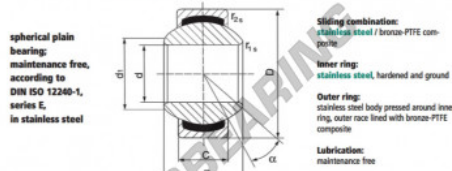

GEEW Rod end SGE6-UK-DURBAL - SGE6-UK-DURBAL

<https://www.123bearing.com/bearing-housing/rod-end/geew/sge6-uk-durbal>

SGE6-UK

order number	d	B	measurement [mm]		C	d₁ min	
type	φ	6			4	8	
SGE 6 UK							
type	r_{1s} min	measurement [mm]		D	α [°]	load rating C₀ [N]	weight [g]
SGE 6 UK	0,3	0,3	14	13	9,1	0,004	

PRODUCT FEATURES

Brand	DURBAL
N° Ean13	3663952502052
Inside diameter	6 mm
Inside diameter	0.236" inch
Outside diameter	14 mm
Outside diameter	0.551" inch
Thickness	4 mm
Thickness	0.157" inch
Type	GEEW
Weight	4 g
Thread	Right-hand thread
Lubrication	without
Packaging	1
Standard	No standard

contact@123bearing.com

(646) 712 9672

CRT4 de Lesquin 60 Rue Du Haut De Sainghin 59273 Fretin FRANCE