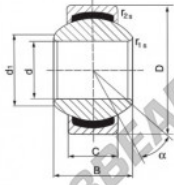

GEEW Rod end GE25-UK-DURBAL - GE25-UK-DURBAL

<https://www.123bearing.com/bearing-housing/rod-end/geew/ge25-uk-durbal>

GE25-UK

order number type	measurement [mm]			d1 min
GE 25 UK	25	20	16	29

type	measurement [mm]		D	α [°]	load rating C₀ [N]	weight [kg]
	r15 min	r25 min				
GE 25 UK	0,6	0,6	42	7	127,0	0,119

PRODUCT FEATURES

Brand	DURBAL
N° Ean13	3663952502014
Inside diameter	25 mm
Outside diameter	42 mm
Thickness	16 mm
Type	GEEW
Weight	119 g
Lubrication	without
Packaging	1

contact@123bearing.com

(646) 712 9672

CRT4 de Lesquin 60 Rue Du Haut De Sainghin 59273 Fretin FRANCE