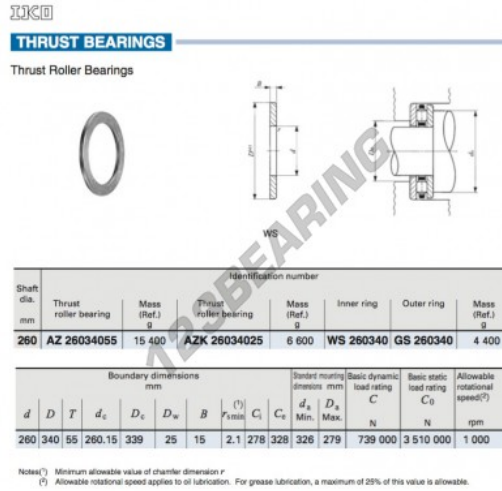

## Thrust washer WS260340-IKO - WS260340-IKO

<https://www.123bearing.com/accessories/washer/thrust-washer/ws260340-iko>

### PRODUCT FEATURES

Brand	IKO
N° Ean13	3616060467492
Inside diameter	260 mm
Outside diameter	340 mm
Thickness	15 mm
Material	STEEL
Weight	4400 g
Packaging	1

[contact@123bearing.com](mailto:contact@123bearing.com)