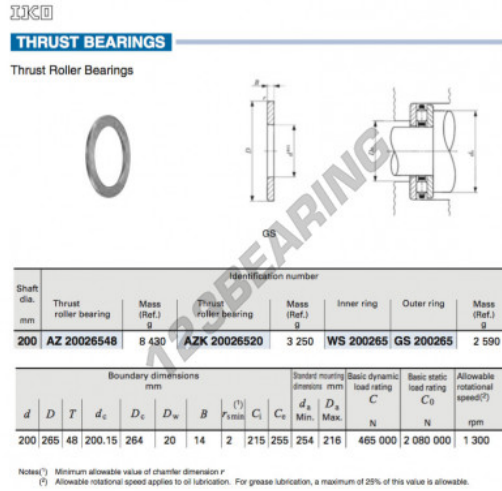

Thrust washer GS200265-IKO - GS200265-IKO

<https://www.123bearing.com/accessories/washer/thrust-washer/gs200265-iko>

PRODUCT FEATURES

Brand	IKO
N° Ean13	3616060467386
Inside diameter	200 mm
Outside diameter	265 mm
Thickness	14 mm
Material	STEEL
Weight	2590 g
Packaging	1