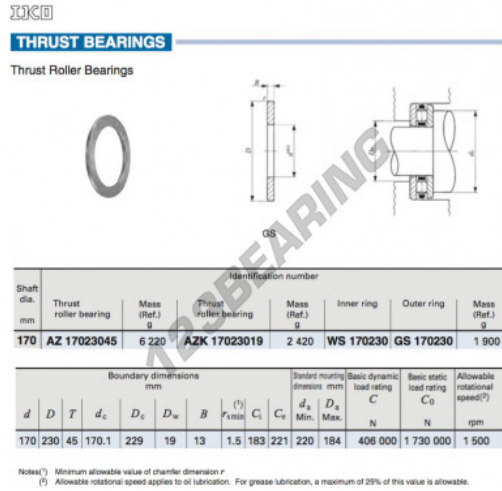

Thrust washer GS170230-IKO - GS170230-IKO

<https://www.123bearing.com/accessories/washer/thrust-washer/gs170230-iko>

PRODUCT FEATURES

Brand	IKO
N° Ean13	3616060467263
Inside diameter	170 mm
Outside diameter	230 mm
Thickness	13 mm
Material	STEEL
Weight	1900 g
Packaging	1