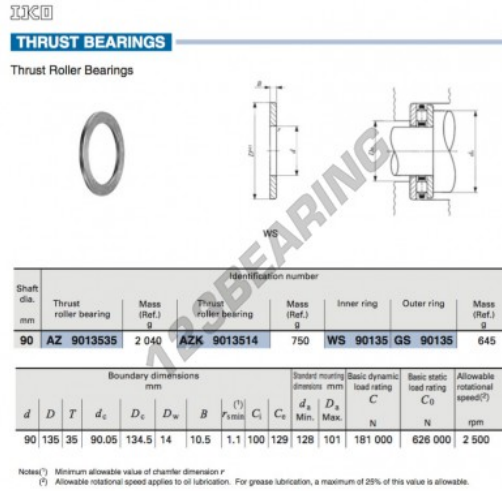

Thrust washer WS90135-IKO - WS90135-IKO

<https://www.123bearing.com/accessories/washer/thrust-washer/ws90135-iko>

PRODUCT FEATURES

Brand	IKO
N° Ean13	3616060466938
Inside diameter	90 mm
Outside diameter	135 mm
Thickness	10.5 mm
Material	STEEL
Weight	645 g
Packaging	1