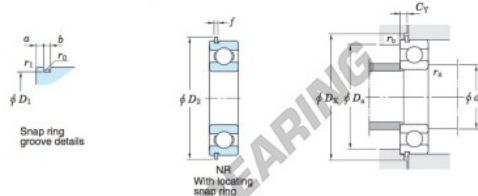

## Deep groove ball bearing single row 6318-NR-JTEKT - 6318-NR-KOYO

<https://www.123bearing.com/bearing-housing/deep-groove-bearing/single-row/6318-nr-koyo>

### Single-row deep groove ball bearings ————— **Koyo** snap ring groove type locating snap ring type

Boundary dimensions (mm)				Basic load ratings (kN)			Factor		Limiting speeds (min <sup>-1</sup> )		Bearing No.		
d	D	B	r	C <sub>10</sub>	C <sub>90</sub>	f <sub>0</sub>	Grease lub.	Oil lub.	With snap ring groove	With locating snap ring	D <sub>1</sub> max.		
90	190	43	3	143	107	13.3	3 500	4 200			183.64	<b>6318NR</b>	

Dimensions of snap ring groove (mm)			Dimensions of locating snap ring (mm)		Mounting dimensions (mm)						(Refer.) Mass (kg)	(Refer.) Bearing No.
a	b	r <sub>0</sub>	D <sub>2</sub>	f	d <sub>4</sub>	D <sub>4</sub>	D <sub>2</sub>	C <sub>γ</sub>	r <sub>4</sub>	r <sub>5</sub>		
max.	±0.15	max.	max.	±0.05	max.	max.	min.	max.	max.	max.	4.91	<b>6318N</b>
5.69	3.65	0.6	202.9	3.05	103	177	205	8.44	2.5	0.5		

## PRODUCT FEATURES

Brand	JTEKT
N° Ean13	3663952485621
Inside diameter	90 mm
Outside diameter	202.9 mm
Thickness	43 mm
Weight	4910 g
Packaging	1

[contact@123bearing.com](mailto:contact@123bearing.com)

(646) 712 9672