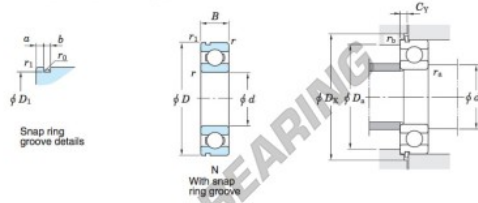

Deep groove ball bearing single row 6217-N-JTEKT - 6217-N-KOYO

<https://www.123bearing.com/bearing-housing/deep-groove-bearing/single-row/6217-n-koyo>

Single-row deep groove ball bearings ————— **Koyo** snap ring groove type locating snap ring type

Boundary dimensions (mm)					Basic load ratings (kN)			Factor		Limiting speeds (min ⁻¹)		Bearing No.		
d	D	B	r	r1	C	C _{10r}	f _s	Grease lub.	Oil lub.	With snap ring groove	With locating snap ring	D ₁ max.		
85	150	28	2	0.5	84.0	61.9	14.5	4 200	5 000	6217N		145.24		

Dimensions of snap ring groove (mm)			Dimensions of locating snap ring (mm)		Mounting dimensions (mm)							(Refer.)	(Refer.)	
a	b	r ₀	D ₂	f	d ₄	D ₄	D ₂	C _γ	r ₄	r ₅	Mass	Bearing No.		
max.	±0.15	max.	max.	±0.05	max.	max.	min.	max.	max.	max.	(kg)	6217N		
4.9	3.25	0.6	159.7	2.77	94	141	162	7.37	2	0.5	1.79	6217N		