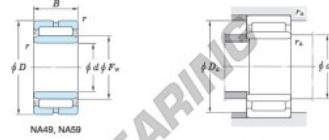

Roller bearing NA4928-JTEKT - NA4928-KOYO

<https://www.123bearing.com/bearing-housing/roller-bearing/roller/na4928-koyo>

Machined ring needle roller bearings Koyo

F_w 29 ~ 37 mm

With inner ring

Boundary dimensions (mm)				Basic load ratings (kN)		Limiting speeds¹⁾ (min⁻¹)		Bearing No.	
F_w	d	D	B	C_r	C_{10}	Oil lub.	Without inner ring		
160	140	190	50	232.0	540.0	2 800	—		
Mounting dimensions (mm)				(Refer.) Mass (kg)		(Refer.) Applicable inner ring No.			
With inner ring				Without inner ring	With inner ring				
NA4928				148	182	1.5	2.350	4.08	IRM14016050

PRODUCT FEATURES

Brand	JTEKT
N° Ean13	3663952484389
Inside diameter	140 mm
Outside diameter	190 mm
Thickness	50 mm
Weight	4080 g
Packaging	1

contact@123bearing.com

(646) 712 9672

CRT4 de Lesquin 60 Rue Du Haut De Sainghin 59273 Fretin FRANCE