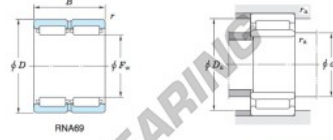

Roller bearing RNA6916-JTEKT - RNA6916-KOYO

<https://www.123bearing.com/bearing-housing/roller-bearing/roller/rna6916-koyo>

Machined ring needle roller bearings ————— **Koyo**
F_W 29 ~ 37 mm

Without inner ring

Boundary dimensions (mm)				Basic load ratings (kN)			Limiting speeds¹⁾ (min⁻¹)		Bearing No.
F_w	d	D	B	B₁	C_r	C₁₀	Oil lub.	Without inner ring	
90	80	110	54	—	140.0	304.0	5 100	RNA6916	
Mounting dimensions (mm)				(Refer.) Mass (kg)		(Refer.) Applicable inner ring No.			
With inner ring				d₂	D₂	r₂	Without inner ring	With inner ring	
				min.	max.	max.	0.916	1.46	IRM80054

PRODUCT FEATURES

Brand	JTEKT
N° Ean13	3663952484006
Inside diameter	90 mm
Outside diameter	110 mm
Thickness	54 mm
Weight	916 g
Packaging	1

contact@123bearing.com

(646) 712 9672

CRT4 de Lesquin 60 Rue Du Haut De Sainghin 59273 Fretin FRANCE