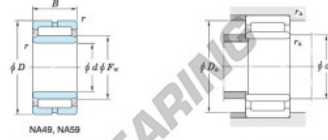

Roller bearing NA4915-JTEKT - NA4915-KOYO

<https://www.123bearing.com/bearing-housing/roller-bearing/roller/na4915-koyo>

Machined ring needle roller bearings ————— **Koyo**
F_W 29 – 37 mm

With inner ring

Boundary dimensions (mm)				Basic load ratings (kN)			Limiting speeds¹⁾ (min⁻¹)		Bearing No.
F_w	d	D	B	C_r	C₁₀	Oil lub.	Oil lub.	Without inner ring	
85	75	105	30	88.0	164.0	5 400	5 400	—	
Mounting dimensions (mm)				(Refer.) Mass (kg)		(Refer.) Applicable inner ring No.			
With inner ring				Without inner ring	With inner ring				
NA4915				80	100	1	0.507	0.773	IRM758530

PRODUCT FEATURES

Brand	JTEKT
N° Ean13	3663952483917
Inside diameter	75 mm
Outside diameter	105 mm
Thickness	30 mm
Weight	773 g
Packaging	1

contact@123bearing.com

(646) 712 9672

CRT4 de Lesquin 60 Rue Du Haut De Sainghin 59273 Fretin FRANCE