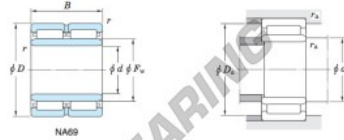

Roller bearing NA6914-JTEKT - NA6914-KOYO

<https://www.123bearing.com/bearing-housing/roller-bearing/roller/na6914-koyo>

Machined ring needle roller bearings ————— **Koyo**
F_W 29 – 37 mm

With inner ring

Boundary dimensions (mm)				Basic load ratings (kN)		Limiting speeds¹⁾ (min⁻¹)		Bearing No.	
F_w	d	D	B	C_r	C_{0r}	Oil lub.	Without inner ring		
80	70	100	54	132.0	271.0	5 700	—		
Mounting dimensions (mm)				(Refer.) Mass (kg)		(Refer.) Applicable inner ring No.			
With inner ring				Without inner ring	With inner ring				
NA6914				75	95	1	0.895	1.37	IRM70054

PRODUCT FEATURES

Brand	JTEKT
N° Ean13	3663952483894
Inside diameter	70 mm
Outside diameter	100 mm
Thickness	54 mm
Weight	1370 g
Packaging	1

contact@123bearing.com

(646) 712 9672

CRT4 de Lesquin 60 Rue Du Haut De Sainghin 59273 Fretin FRANCE