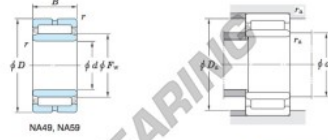

Roller bearing NA4911-JTEKT - NA4911-KOYO

<https://www.123bearing.com/bearing-housing/roller-bearing/roller/na4911-koyo>

Machined ring needle roller bearings ————— **Koyo**
F_W 29 ~ 37 mm

With inner ring

Boundary dimensions (mm)				Basic load ratings (kN)			Limiting speeds¹⁾ (min⁻¹)		Bearing No.		
F_w	d	D	B	B₁	C_r	C₁₀	Oil lub.	—	Without inner ring	—	
63	55	80	25	—	44.4	87.2	7 500	—	—	—	
				Mounting dimensions (mm)			(Refer.) Mass (kg)		(Refer.) Applicable inner ring No.		
				d₁	D₁	r_s	Without inner ring	With inner ring			
				max.	max.	max.	—	—			
				NA4911	60	75	1	0.287	0.428	IRM55G325	

PRODUCT FEATURES

Brand	JTEKT
N° Ean13	3663952483634
Inside diameter	55 mm
Outside diameter	80 mm
Thickness	25 mm
Weight	428 g
Packaging	1

contact@123bearing.com

(646) 712 9672

CRT4 de Lesquin 60 Rue Du Haut De Sainghin 59273 Fretin FRANCE