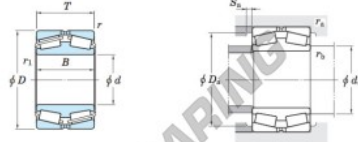

## Tapered roller bearing 45238-JTEKT - 45238-KOYO

<https://www.123bearing.com/bearing-housing/roller-bearing/tapered/45238-koyo>

Double-row tapered roller bearings  
TDI type Koyo

Boundary dimensions (mm)						Basic load ratings (kN)		Limiting speeds (min <sup>-1</sup> )	
d	D	B	T	r	r <sub>1</sub>	C <sub>r</sub>	C <sub>0r</sub>	Grease lub.	Oil lub.
190	290	75	75	2.5	3	599	1130	900	1200

Bearing No.	Mounting dimensions (mm)						Constant e	Axial load factors			(Refer.) Mass (kg)
	d <sub>a</sub> max.	D <sub>a</sub> max.	D <sub>a</sub> min.	S <sub>a</sub> min.	r <sub>a</sub> max.	r <sub>b</sub> max.		Y <sub>2</sub>	Y <sub>3</sub>	Y <sub>0</sub>	
45238	219	278	260	5	2	2.5	0.26	2.55	3.80	2.50	17.7

### PRODUCT FEATURES

Brand	JTEKT
N° Ean13	3663952481890
Inside diameter	190 mm
Outside diameter	290 mm
Thickness	75 mm
Weight	17700 g
Packaging	1

[contact@123bearing.com](mailto:contact@123bearing.com)

(646) 712 9672